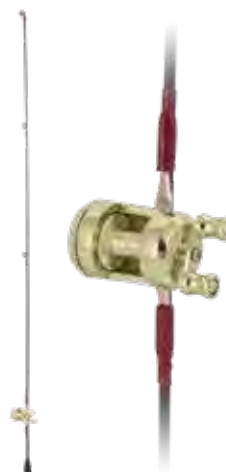

ST-005 Black Spacetenna

5.5" Space Needle Replica Antenna Mast with Anodized Finish

ST-002 Silver Spacetenna

5.5" Space Needle Replica Antenna Mast with Anodized Finish

coming soon!

Sportztenna Antennas

Fishing pole, football, basketball, and soccer ball antennas. Support your sport!

800-221-0932 • AmmoTenna.com

Arrow Antennas

- Designed for AM/FM radio bands
- Easy installation
- Fits most factory antenna bases
- Multiple adapters included to fit different makes and models
- Designed for vehicles with removable masts
- Replacement antenna
- Threaded mounting
- Fiberglass mast
- Non lethal replica