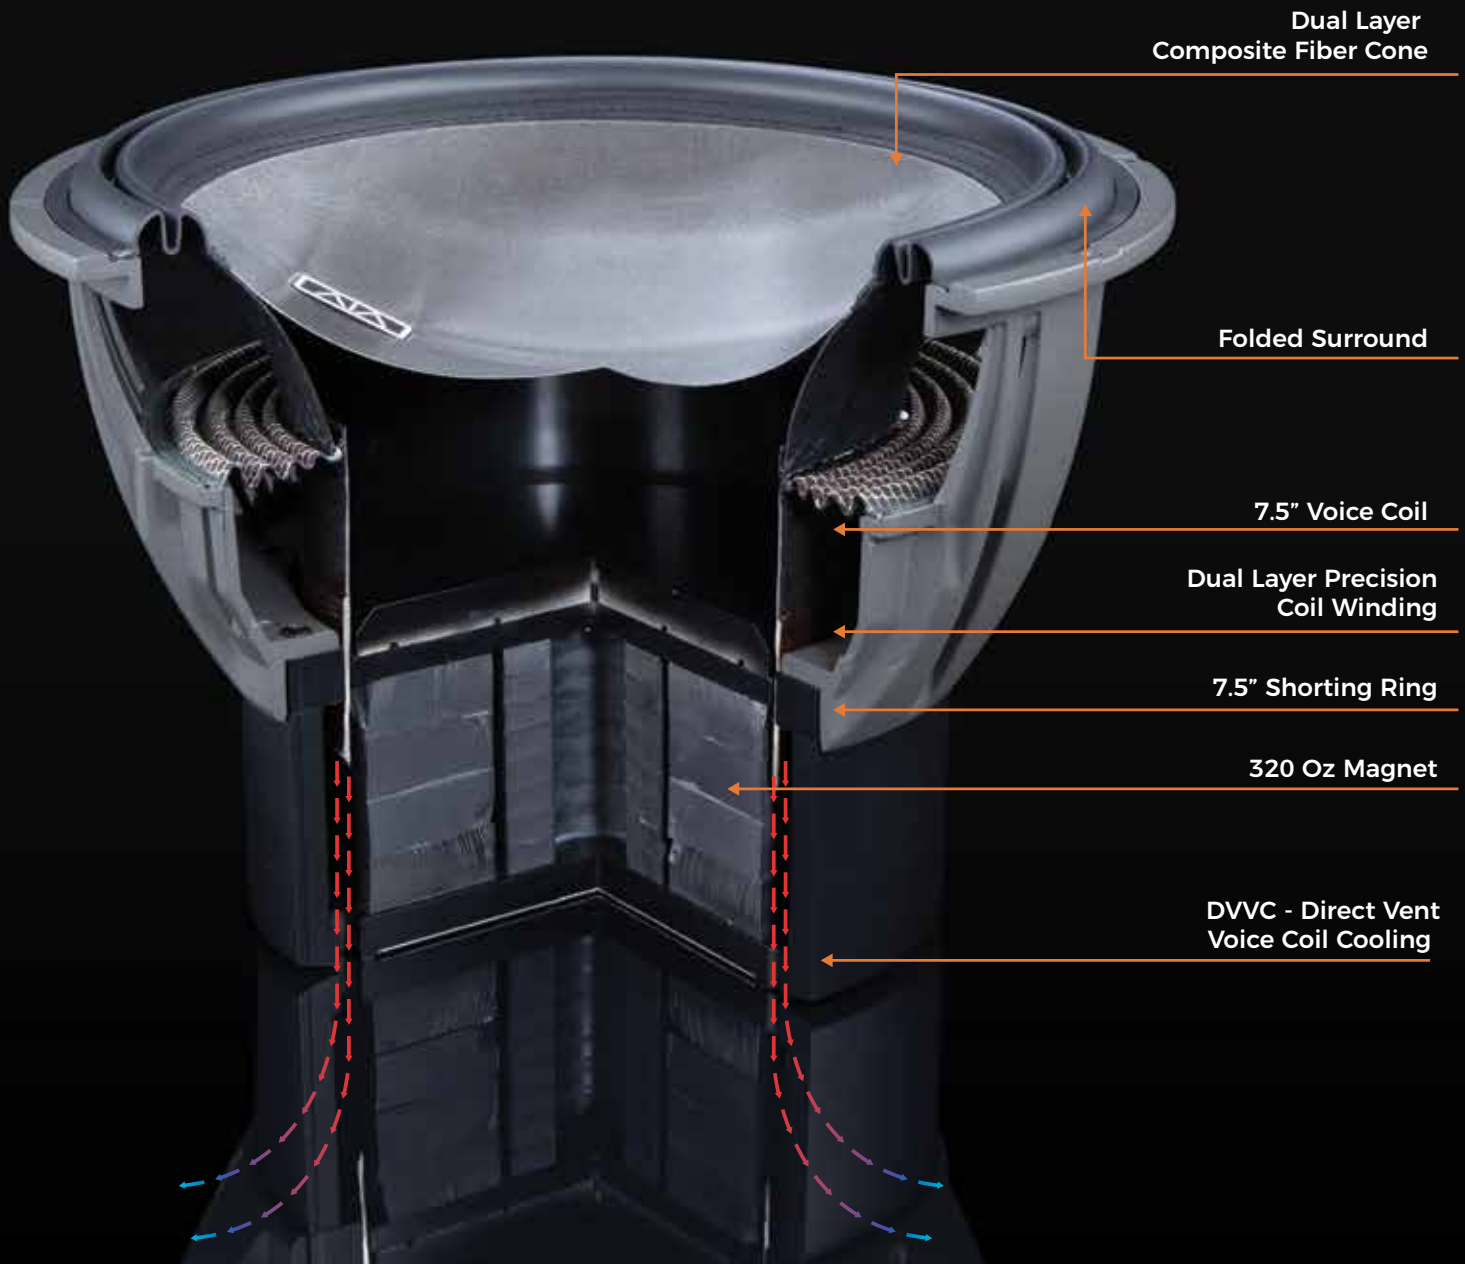

VIV

SIXFIVE SERIES

Dual Layer Composite Fiber Cone

Unique lightweight cone material is extremely rigid resulting in fast response time and the ability to handle great amounts of power.

Dual Layer Precision Coil Windings

The larger diameter voice coil allows for the precise number of windings to be arranged in 2 layers versus 4. Dual layer coils have lower inductance and cool significantly faster than 4 layer coils. The result is a flatter frequency response and more distortion free output

DVVC Direct Vent Voice Coil Cooling

A cooler voice coil is a more efficient voice coil. The DVVC cooling system positions the vents directly below the coil allowing heat to dissipate faster than traditional venting allowing the subwoofer to play louder, longer.

Folded Surround

Our folded surround design allows for increase excursion without sacrificing effective cone surface area resulting in more output compared to traditional surround designs

7.5\"/>

The shorting ring absorbs eddy current which act as a counter force when the coil is moving through the magnet gap. Reducing this counter affect results in lower distortion.

7.5\"/>

No other subwoofer on the market features a massive 7.5\"/>

320 Oz Magnet

This massive magnet was developed to work in harmony with the oversized voice coil to generate unprecedented levels of magnetic force producing low frequencies unrivaled by the competition with minimal distortion.