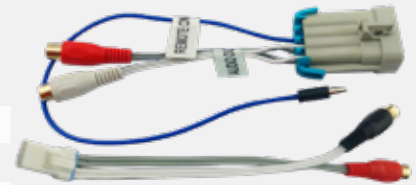

Polaris Ride Command & OEM Radio Integration

Establish RCA outputs for Polaris radios to add additional audio components.

Part Number	MXA10GKIT
RCDRCA	Adapter connects directly to Polaris Ride Command System
POLRCA	Adapter works with Polaris OEM head unit

New Design - Black on Blue Thermal Foil