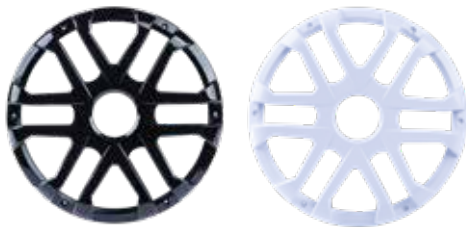

Optional Black or
White Grills Available